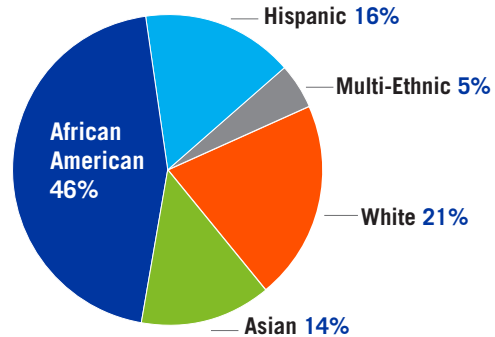

THE SCHOOL

Mastery Charter School – Thomas Campus is a high-performing, college-preparatory turnaround school serving students in South Philadelphia. The school opened its doors as a Mastery public charter school in 2005 and currently enrolls **690 students in grades 7 through 12**. Before the Mastery turnaround, student performance was in the lowest 10% of the District. Under Mastery, Thomas is in the top 10% of all public and charter high schools in the city.

75% percent of our student body is classified as economically disadvantaged (qualifying for the Free/Reduced Lunch program) and 20% receive Special Education services.

ENROLLMENT BY ETHNICITY

CURRICULUM OFFERED

ENGLISH

- Composition 9
- Literature 9
- Honors Literature 9
- Literature 10
- Honors Literature 10
- Literature 11
- AP Language and Composition 11
- Literature 12
- AP Literature & Composition 12

SCIENCE

- Physical Science
- Biology
- Chemistry
- Physics
- Science Technology & Society

HISTORY

- African-American History
- Honors African-American History
- Modern World History
- AP World History
- US History
- Government & Economics

MATHEMATICS

- Algebra 1
- Algebra 2
- Pre-calculus
- Honors Pre-calculus
- Business Math
- Pre-calculus
- Calculus
- AP Calculus
- Geometry
- Geometry

LANGUAGE

- Spanish 1
- Spanish 2
- Spanish 3

ELECTIVE / SEMINAR

- Sophomore Seminar:
- Internship
- Honors Sophomore Seminar: Internship
- Senior Seminar
- Physical Education
- Book Club
- Engineering and Design
- Photography
- Advanced Art
- Public Speaking
- Western Philosophy and World Religions
- TV Studio
- Orchestra
- Composing & Songwriting
- Cultural Context
- Dance
- The New Feminism
- ACT Prep
- Visual Arts
- Forensics

EXTRACURRICULAR ACTIVITIES

- Yearbook
- Student Council
- Literary Magazine
- Green Club
- National Honor Society
- Debate
- Art Club
- Keyboard
- Cambiata Choir (7th grade only)
- S.P.E.A.K.

- Choir
- Drumline
- Spanish Club
- Multicultural Club
- Queer Straight Alliance
- Mastery's Gentlemen of Distinction
- DIVAs
- Cross Country
- Varsity Football
- Junior Varsity Football

- Track and Field
- Varsity Baseball
- Varsity Softball
- Cheerleading
- Wrestling
- Girls Basketball
- Boys Basketball
- Running Club
- JV Boys Soccer
- JV Girls Volleyball
- Varsity Boys Soccer

- Thomas University
- Fishadelphia
- Bowling
- Service Club
- Anime Club
- Drama Club
- Board Game Club
- K-Pop Dance Club
- Knitting Club
- Caligraphy Club
- TV Studio Club