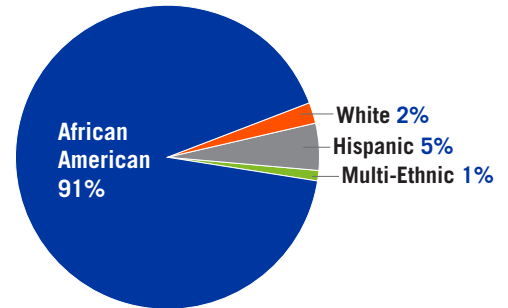

THE SCHOOL

Mastery Charter School – Lenfest Campus is a high-performing, college-preparatory charter school serving students in Northeast Philadelphia. The school opened its doors as a Mastery public charter school in 2001 and it is one of the highest performing public or public charter high schools in Philadelphia.

The school currently has an enrollment total of **595 students in grades 7 through 12.**

73% of our student body is classified as economically disadvantaged (qualifying for the Free/Reduced Lunch program) and 27% receive Special Education services. A breakdown of student ethnic backgrounds is shown.

ENROLLMENT BY ETHNICITY

CURRICULUM OFFERED

ENGLISH

- English 9: Reading Enrichment
- English 9: Honors Literature
- English 10
- American Literature
- British and World Literature
- AP Language

HISTORY

- African American History
- Modern World History
- US History
- Government and Economics
- AP Modern World History
- AP US History

LANGUAGE

- Spanish 1
- Spanish 2
- Spanish 3

SCIENCE

- Physical Science
- Biology
- Chemistry
- Physics
- Environmental Science

MATHEMATICS

- Pre-Algebra
- Algebra I
- Algebra II & Trigonometry
- Geometry
- Business Math
- Pre-Calculus
- Calculus

ELECTIVE / SEMINAR

- Freshman Seminar
- Sophomore Seminar: Internship
- Health/Physical Education 9
- Technology 9
- Senior Seminar
- Student Leadership
- Art 11/12
- Music 11/12
- Social Justice
- Keystone Prep
- Honors Internship

EXTRACURRICULAR ACTIVITIES

Student Govt.	Philadelphia Youth Poetry Movement	Newspaper	Drumline/Music
National Honor Society	Yearbook	Anime	GSA
Green Thumb Gardening	Chess	Art Club	Meditation
LenStep Step Team	Gaming	STEM Club	Mentoring Through Sports
Cheerleading		Strength & Conditioning	Student Dean