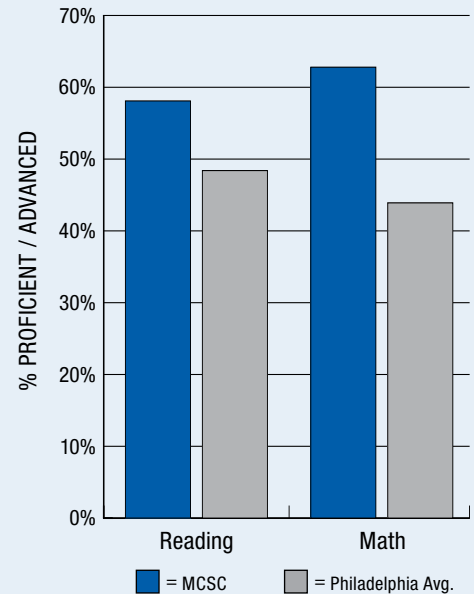

The Road to College Begins Here.

Limited Number of 7th & 9th Grade Openings for Fall 2008!

Excellence. No Excuses.

Our program is academically rigorous and designed for students that are serious about their academic and professional goals.

Higher Test Scores

Our PSSA and TerraNova scores are consistently well above the average scores for the School District of Philadelphia (including magnet schools).

Greater than 90% College Entrance

Over 90% of Mastery graduates attend college. Last year's graduates received over $3 million in scholarships.

Safe, Non-Violent Schools

Really. Come for a visit to experience an environment where learning takes place everyday.

Real World Preparation

All students take seminars on decision making and workplace skills. These skills are applied in an 18 week internship. Students take college prep and AP courses to prepare them for the rigors of university course work.

Personalized Attention

With an average of 24 students per class and school size of 430 students, everyone is known by name.

2007 PSSA - 8th Grade

Mastery Charter School - Shoemaker Campus (MCSC) students score well above the average Philadelphia public school student!

Mastery Charter School
Shoemaker Campus
Excellence. No Excuses.

Call Dionne Hayes at 267-296-7111 x4105 today to reserve your seat for the next information session.